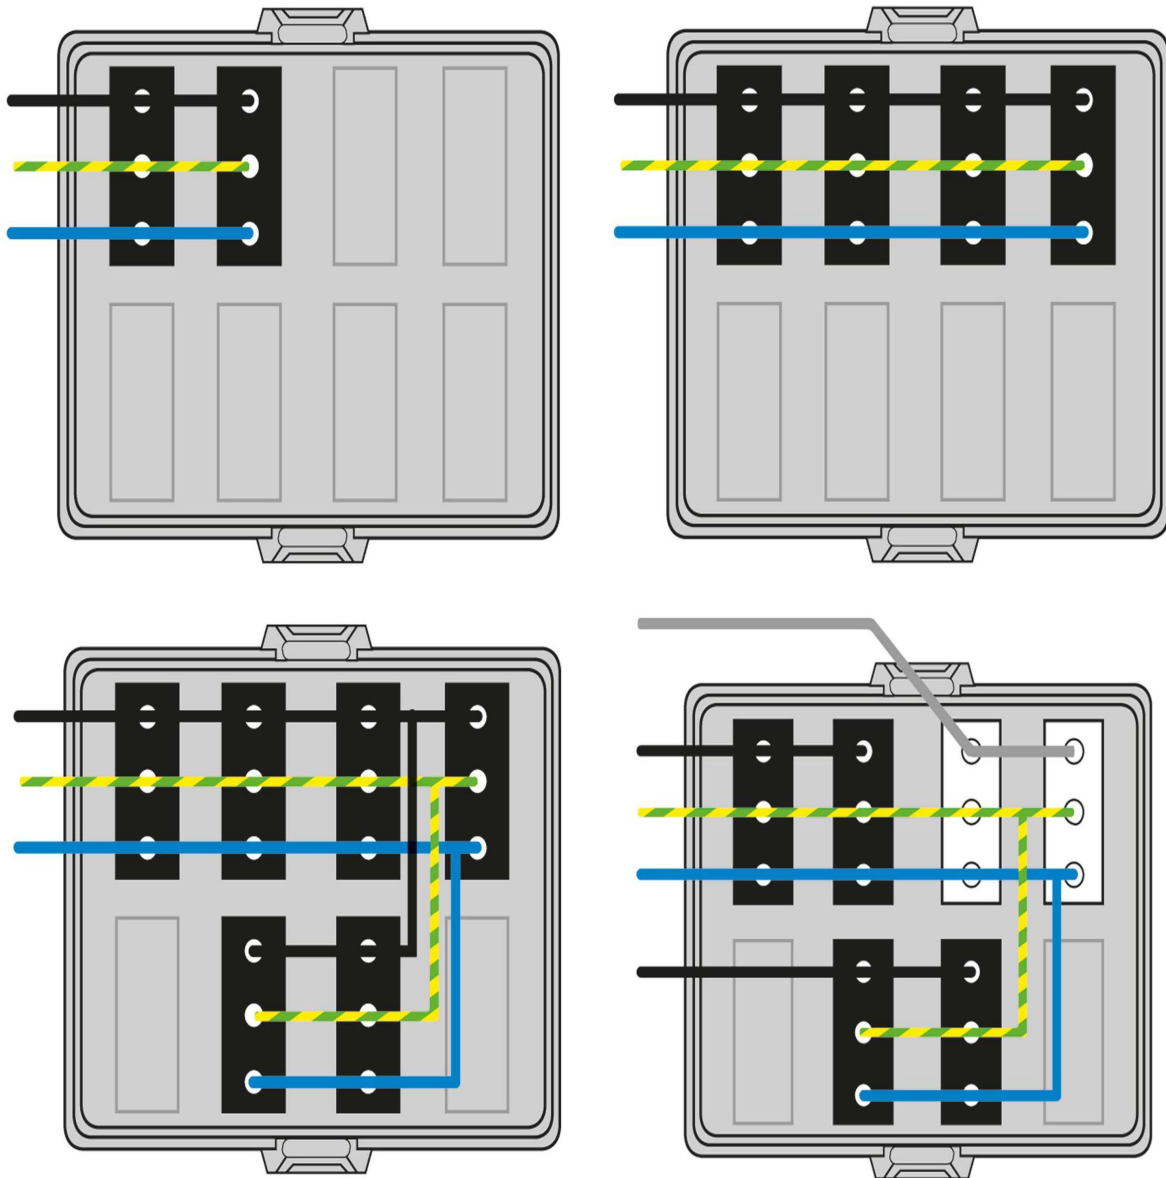

Wago cover power 1-phase pre-wired IP20

Cover with Wago outlet 1-phase
Suitable for Junction boxes for:
Cable ladder E1134133
Cable trays E1134135
AK2 Box E1437800

Specification

MATERIAL	Polypropylene
COLOUR	Lightgrey RAL 7035
HALOGEN-FREE	Yes

Wiring

E-NUMBER	DESCRIPTION	PCS/PACK
1134227	Cover with 2 x Wago (3-pole) pre-wired	1/10
1134233	Cover with 3 x Wago (3-pole) pre-wired	1/10
1134228	Cover with 4 x Wago (3-pole) pre-wired	1/10
1134229	Cover with 6 x Wago (3-pole) pre-wired	1/10
1134230	Cover with 6 x Wago (3-pole, 4 black, 2 white) pre-wired	1/10