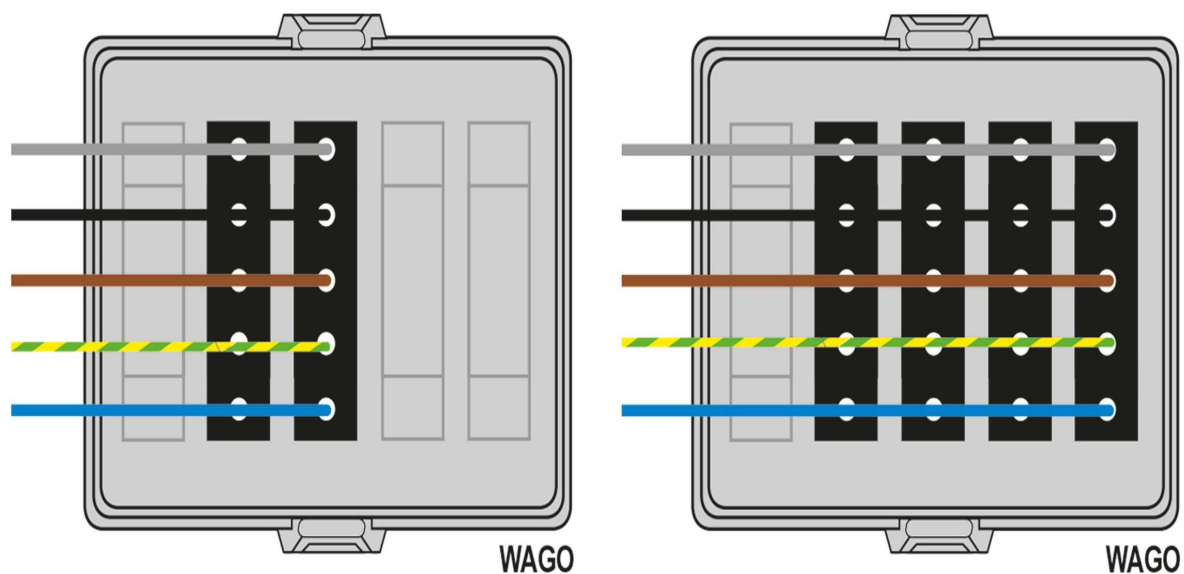

Wago cover power 3-phase pre-wired IP20

Cover with Wago outlet 3-phase
Suitable for Junction boxes for:
Cable ladder E1134133
Cable trays E1134135
AK2 Box E1437800

Specification

MATERIAL	Polypropylene
COLOUR	Lightgrey RAL 7035
HALOGEN-FREE	Yes

Wiring

Variants

E-NUMBER	DESCRIPTION	PCS/PACK
1134231	Cover with 2 x Wago (5-pole) pre-wired	1/10
1134232	Cover with 4 x Wago (5-pole) pre-wired	1/10