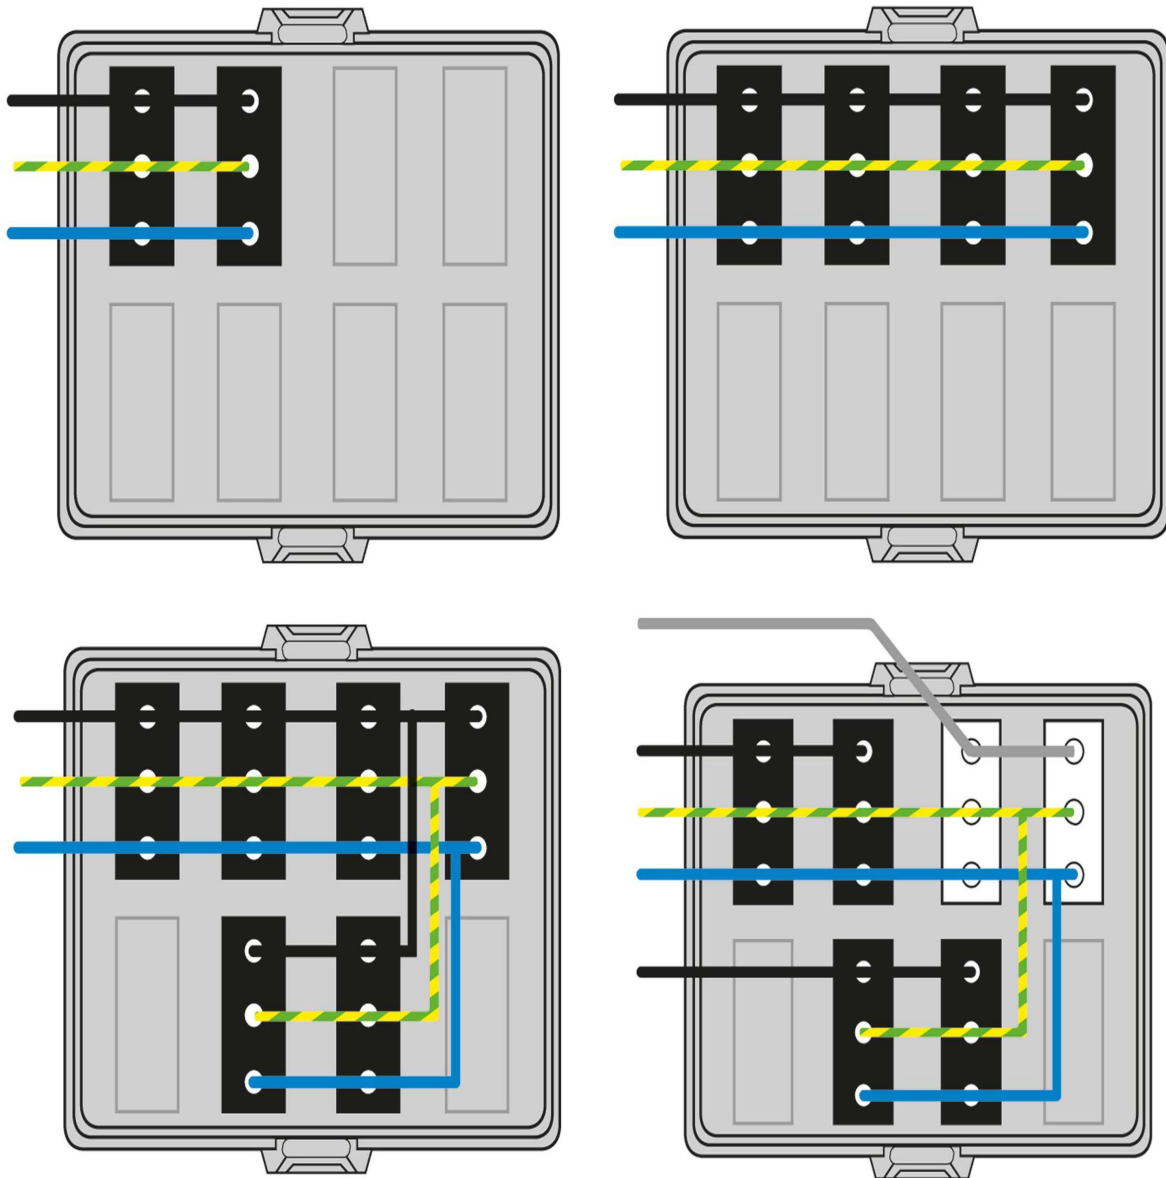

Wago cover power 1-phase pre-wired IP20

Cover with Wago outlet 1-phase
Suitable for Junction boxes for:
Cable ladder E1134133
Cable trays E1134135
AK2 Box E1437800

Specification

MATERIAL	Polypropylene
COLOUR	Lightgrey RAL 7035
HALOGEN-FREE	Yes

Wiring

Variants

E-NUMBER	DESCRIPTION	PCS/PACK
1134227	Cover with 2 x Wago (3-pole) pre-wired	1/10
1134233	Cover with 3 x Wago (3-pole) pre-wired	1/10
1134228	Cover with 4 x Wago (3-pole) pre-wired	1/10
1134229	Cover with 6 x Wago (3-pole) pre-wired	1/10
1134230	Cover with 6 x Wago (3-pole, 4 black, 2 white) pre-wired	1/10