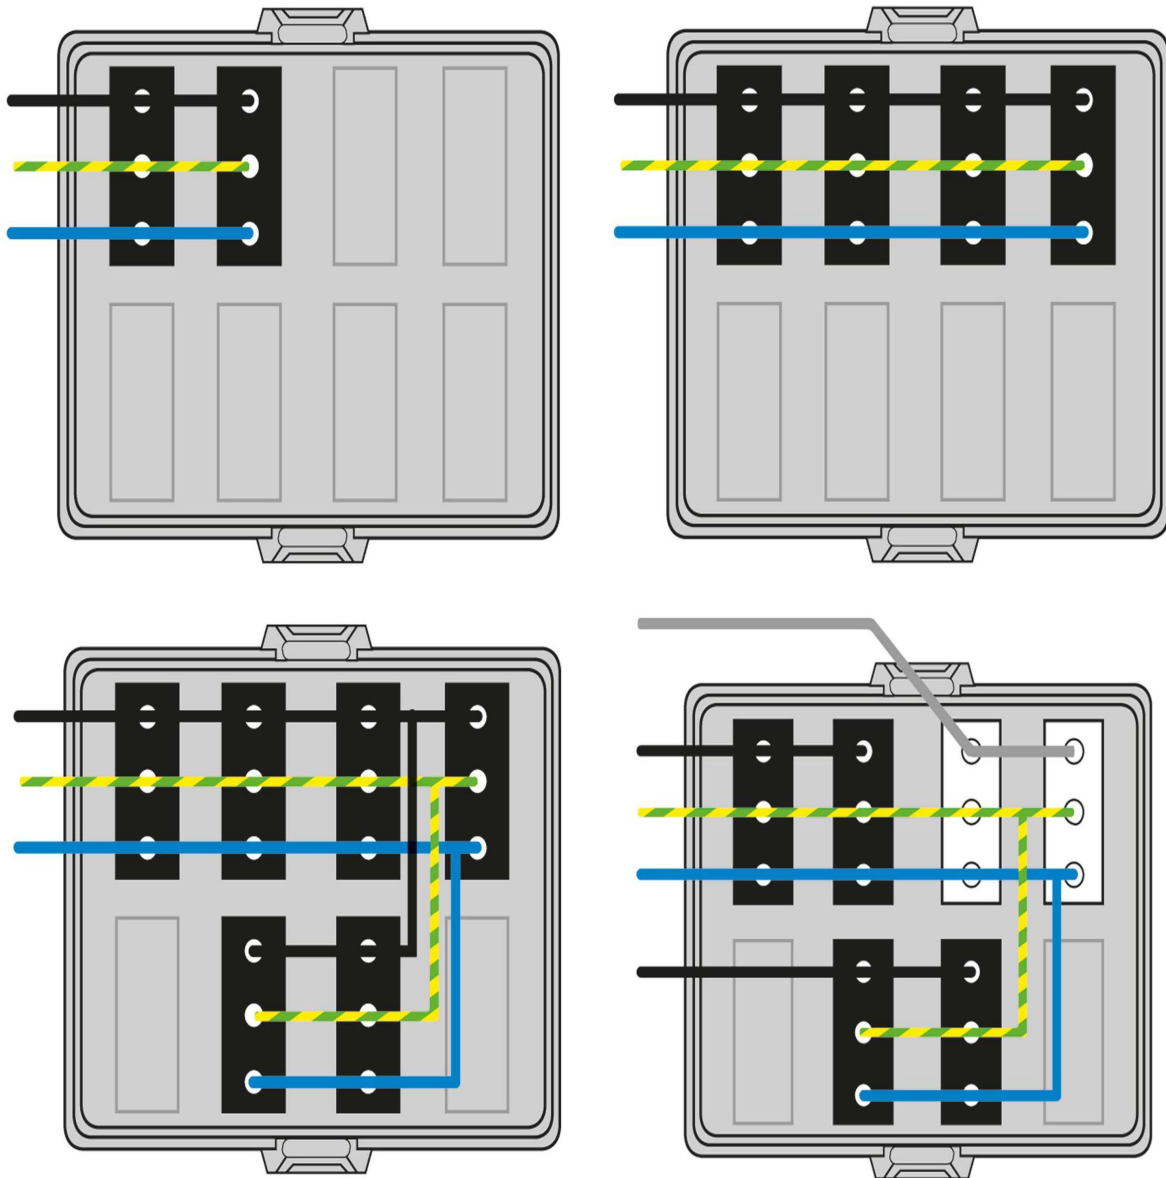

Wago cover 3-pole power pre-wired IP20

Cover with Wago outlet 1-phase
Suitable for Junction boxes for:
Cable ladder E1134133
Cable trays E1134135
AK2 Box E1437800

Specification

MATERIAL	Polypropylene
COLOUR	Lightgrey RAL 7035
HALOGEN-FREE	Yes

Wiring

Variants

E-NUMBER	DESCRIPTION	PCS/PACK
1134227	Cover with 2 x Wago (3-pole) pre-wired	1/10
1134233	Cover with 3 x Wago (3-pole) pre-wired	1/10
1134228	Cover with 4 x Wago (3-pole) pre-wired	1/10
1134229	Cover with 6 x Wago (3-pole) pre-wired	1/10
1134230	Cover with 6 x Wago (3-pole, 4 black, 2 white) pre-wired	1/10