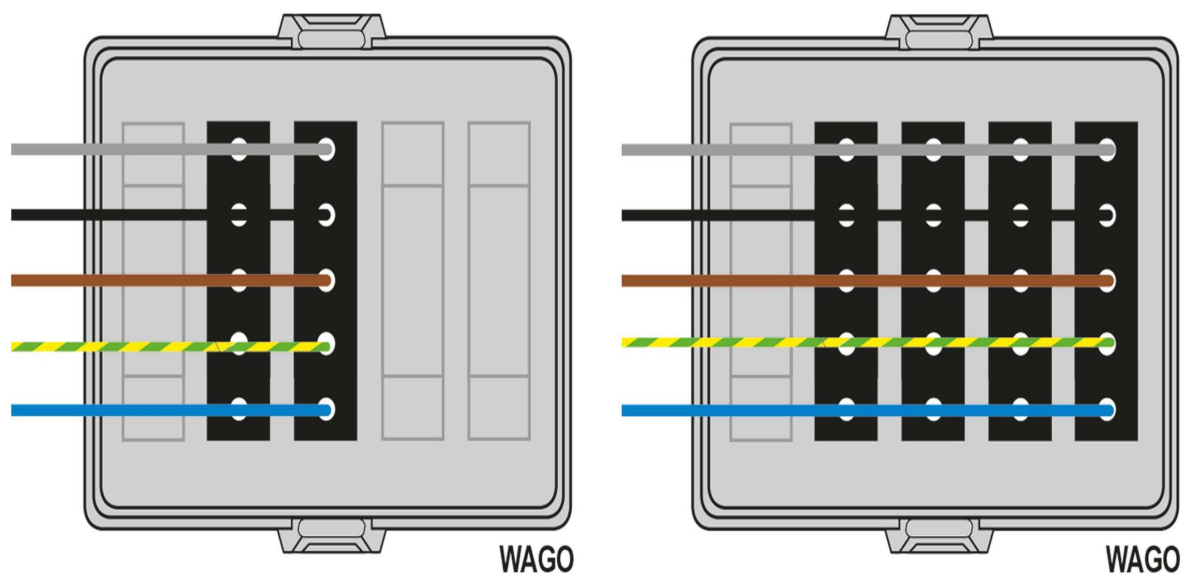

## Wago cover 5-pole power pre-wired IP20

Cover with Wago outlet 3-phase  
Suitable for Junction boxes for:  
Cable ladder E1134133  
Cable trays E1134135  
AK2 Box E1437800

### Specification

MATERIAL	Polypropylene
COLOUR	Lightgrey RAL 7035
HALOGEN-FREE	Yes

## Variants

E-NUMBER	DESCRIPTION	PCS/PACK
1134231	Cover with 2 x Wago (5-pole) pre-wired	1/10
1134232	Cover with 4 x Wago (5-pole) pre-wired	1/10