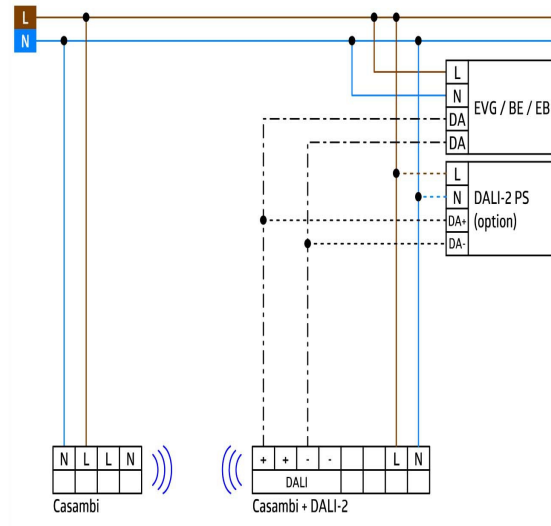

PD4N-CAS

For larger areas

- Casambi-enabled occupancy detector
- Mixed light measurement with internal and external light sensor
- Adjustment of the reflection factor and input of the luminosity for the display of the actual luminosity in the app
- Functions adjustable via Casambi app
- Application examples: Entrance halls, Corridors/Hallways, Open-plan offices, Conference rooms, Classrooms/Seminar rooms, Sports halls/ Storage rooms

Specification

SUPPLY VOLTAGE	230V AC $\pm 10\%$ / 50Hz
POWER CONSUMPTION	approx. 0,5W
MATERIAL ENCLOSURE	Polycarbonate, UV-resistant
TEMPERATURE RANGE	-5°C...+45°C
INGRESS PROTECTION	IP20
PROTECTION CATEGORY	II
LIGHT VALUES	1 - 4000 Lux
AREA OF COVERAGE	circular 360°
RANGE OF COVERAGE	\varnothing H 2.50m / T = 18°C: seated 6.40m tangential 24m radial 8m

RECOMMENDED HEIGHT FOR MOUNTING	2,5m
LIGHT MEASUREMENT	Mixed light, daylight + artificial light
FOLLOW-UP TIME	1 - 60min.
HALOGEN-FREE	Yes

Wiring

Variants

E-NUMBER	ARTICLE NO.	DESCRIPTION	INGRESS PROTECTION	COLOUR	PCS/PACK
1301767	93474	PD4N-CAS	IP20	White	1
1313683	92199	Skyddskorg BSK	-	White	1
1313699	93164	Wall holder PD2N/PD4N	-	White	1
1313711	93192	SM socket for Wall holder	-	White	1