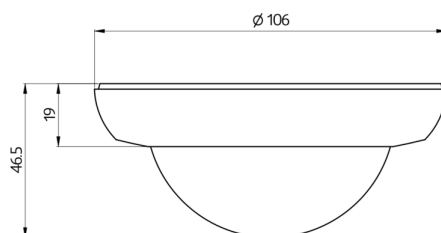

Measurements